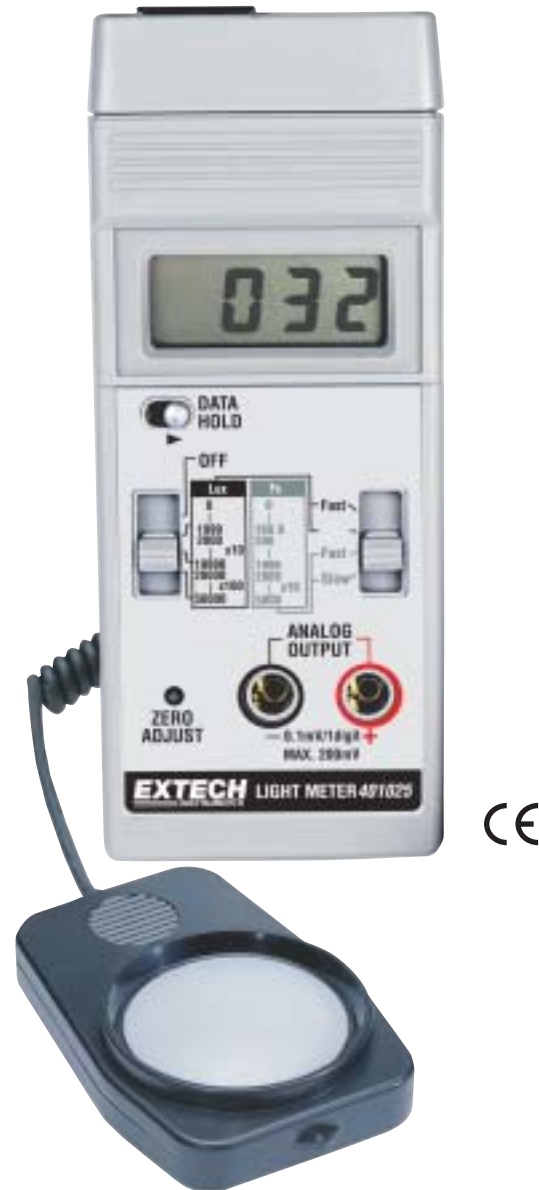

Foot Candle/Lux Meter

Accurate light level measurements plus analog output

Features:

- Accurately displays light level in terms of Fc or Lux over three ranges: Fc (0-200, 0-2000 and 0-5000Fc) and Lux (0-2000, 0-20000, 0-50000Lux)
- Resolution of 0.1Fc or 1Lux with 5% accuracy
- Select fast (1 second) or slow (2 seconds) response
- Monitor light levels using outputs; 1mV per count analog output for capturing readings to a recorder
- Utilizes precision photo diode and color correction filter; Cosine/color corrected
- Dimensions: 6.4x2.8x1.2" (163x70x30mm); Weight: 7.8oz (220g)
- Complete with 9V battery

Ordering Information:

- 401025Foot Candle/Lux Meter
401025-NIST ..Foot Candle/Lux Meter with NIST Certificate
409996Vinyl Pouch Carrying Case